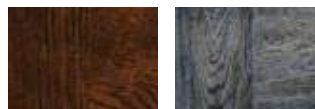

FEATURES

- The finished steel surface simulates a real stained door without the hassles of staining and the ongoing maintenance of wood.
- For Gallery® Steel, Bridgeport™ Steel and Classic™ Steel doors, the woodgrain pattern runs horizontal along the rails and vertical along the stiles and panels for an authentic, natural look, while on the Canyon Ridge® and Modern Steel™ doors, the woodgrain runs uni-directional for an authentic, architecturally accurate look.
- Available in Walnut, Dark, Cherry, Medium and Slate Finishes that complement entry doors, shutters and other exterior stained wood products.
- The exterior surface texture complements the woodgrain pattern being used. For Gallery® Steel 3-Layer, Bridgeport™ Steel 3-Layer and Classic™ Steel Premium doors, a stucco texture accentuates the bi-directional pattern.
- For Gallery® Steel 1 & 2-Layer, Bridgeport™ Steel 1 & 2-Layer, Canyon Ridge® and Modern Steel™ doors, a woodgrain surface texture helps to make the door appear more true to life.
- Modern Steel™ Ultra-Grain® Plank finishes are offered on select Modern Steel™ 3-Layer flush doors. The horizontal planks bring a reclaimed wood look appearance.
- Available for select WINDCODE® applications.

Window frames, grilles and inserts are color matched to coordinate with each finish. All window options are available.

FINISHES

CANYON RIDGE® CARRIAGE HOUSE 4-LAYER AND CANYON RIDGE® LOUVER* ULTRA-GRAIN® CYPRESS FINISHES

Walnut Finish Medium Finish Slate Finish

GALLERY® STEEL 3-LAYER AND BRIDGEPORT™ STEEL 3-LAYER ULTRA-GRAIN® OAK FINISHES

Walnut Finish Dark Finish Medium Finish Slate Finish

GALLERY® STEEL 1 & 2-LAYER AND BRIDGEPORT™ STEEL 1 & 2-LAYER ULTRA-GRAIN® OAK FINISHES*